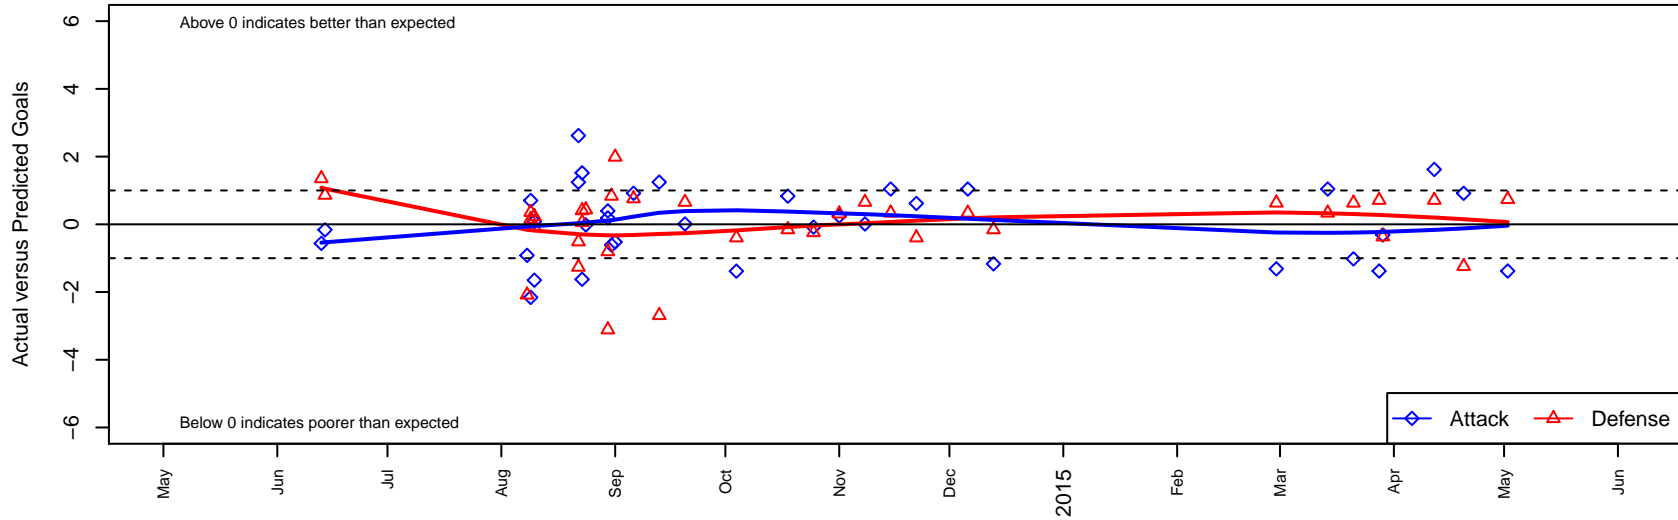

FC Edmonds Crew G00

FC Edmonds
 Edmonds, WA
 G00 total strength=1203
 attack=3.81 defense=4.29
 fall league = PSPL Classic 2 U14
 spr league = Spr PSPL Classic 2 U14

alt names used:
 FC Edmonds Crew
 FC Edmonds Crew
 FC EDMONDS 00 CREW (WA)
 FC Edmonds Crew
 FC Edmonds Crew
 FC Edmonds Crew

Venues played:
 2014 Starfire Spring Classic GU14
 2014 Shoreline Classic GU14
 2014 REDAPT Cup Silver U14
 2014 Labor Day Cup GU14
 2014 PSPL Classic 2 U14
 2014 Spr PSPL Classic 2 U14

FC Edmonds Crew G00
 Dots are actual minus expected GF (blue circles) and GA (red triangles).
 Blue line is smoothed change in attack strength. Red is smoothed change in defense strength.

**attack and defense variance (black dot)
relative to other teams
and top 10 in region**

**attack and defense rating
relative to others at age
and all opponents in last 13 months**

Performance relative to 13 month average