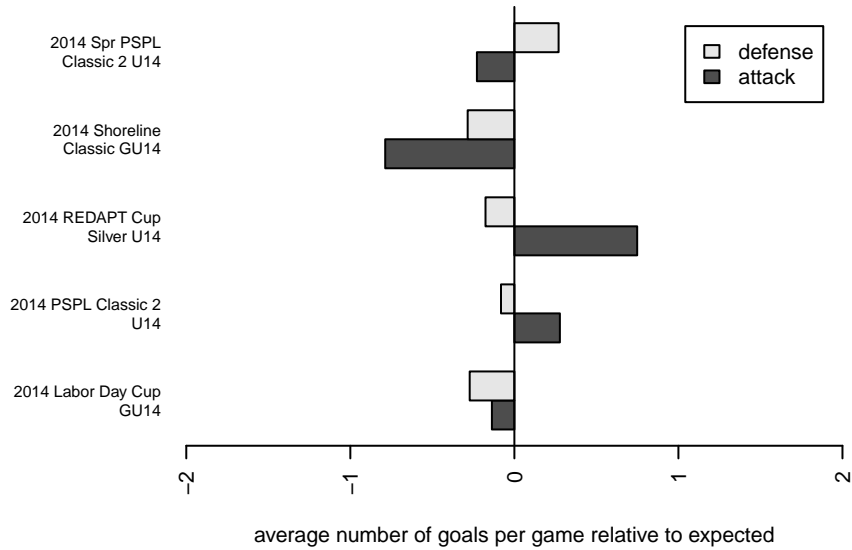

FC Edmonds Crew G00

FC Edmonds
 Edmonds, WA
 G00 total strength=1203
 attack=3.81 defense=4.29
 fall league = PSPL Classic 2 U14
 spr league = Spr PSPL Classic 2 U14

alt names used:
 FC Edmonds Crew
 FC Edmonds Crew
 FC EDMONDS 00 CREW (WA)
 FC Edmonds Crew
 FC Edmonds Crew
 FC Edmonds Crew

Venues played:
 2014 Starfire Spring Classic GU14
 2014 Shoreline Classic GU14
 2014 REDAPT Cup Silver U14
 2014 Labor Day Cup GU14
 2014 PSPL Classic 2 U14
 2014 Spr PSPL Classic 2 U14

FC Edmonds Crew G00
 Dots are actual minus expected GF (blue circles) and GA (red triangles).
 Blue line is smoothed change in attack strength. Red is smoothed change in defense strength.

**attack and defense variance (black dot)
relative to other teams
and top 10 in region**

**attack and defense rating
relative to others at age
and all opponents in last 13 months**

Performance relative to 13 month average