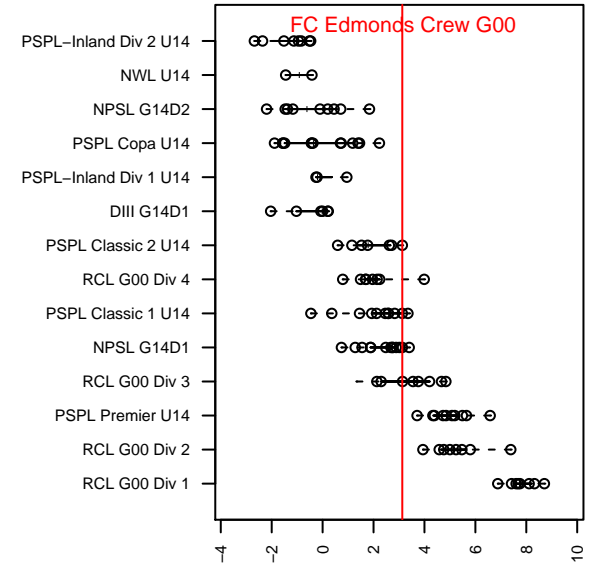

FC Edmonds Crew G00

FC Edmonds
 Edmonds, WA
 G00 total strength=1203
 attack=3.81 defense=4.29
 fall league = PSPL Classic 2 U14
 spr league = Spr PSPL Classic 2 U14

alt names used:
 FC Edmonds Crew
 FC Edmonds Crew
 FC EDMONDS 00 CREW (WA)
 FC Edmonds Crew
 FC Edmonds Crew
 FC Edmonds Crew

Venues played:
 2014 Starfire Spring Classic GU14
 2014 Shoreline Classic GU14
 2014 REDAPT Cup Silver U14
 2014 Labor Day Cup GU14
 2014 PSPL Classic 2 U14
 2014 Spr PSPL Classic 2 U14

FC Edmonds Crew G00
 Dots are actual minus expected GF (blue circles) and GA (red triangles).
 Blue line is smoothed change in attack strength. Red is smoothed change in defense strength.

**attack and defense variance (black dot)
relative to other teams
and top 10 in region**

**attack and defense rating
relative to others at age
and all opponents in last 13 months**

Performance relative to 13 month average