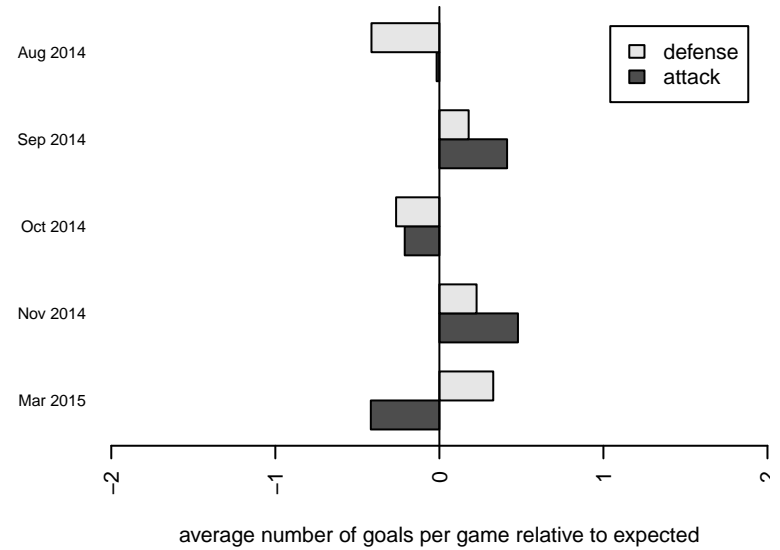

Performance relative to 13 month average